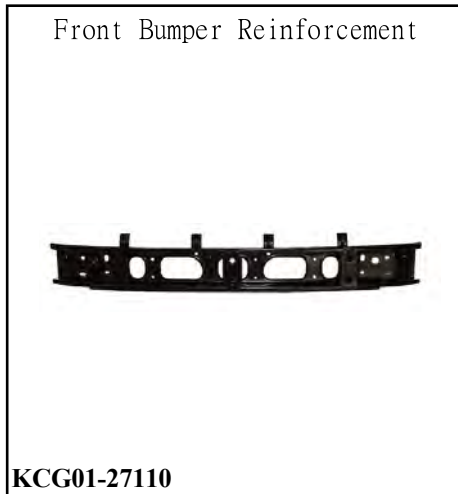

Grille

**KCD02-32110** CHRM/Painted-Black

**DAEWOO LEGANZA '98 ON**

**KCF01**

Front Inner Fender

**KCF01-19111/2** L/R

Grille

**KCF01-32100** CHRM-Black