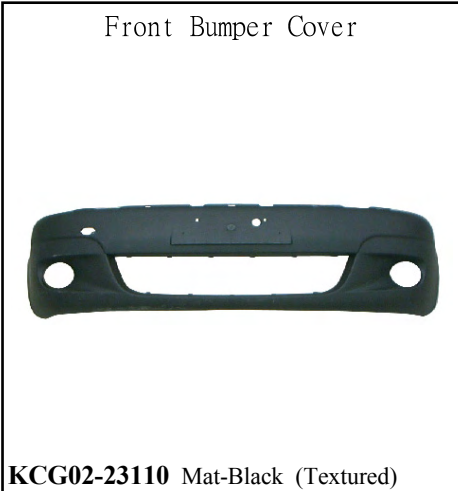

Grille

**KCD02-32110** CHRM/Painted-Black

**DAEWOO LEGANZA '98 ON**

**KCF01**

Front Inner Fender

**KCF01-19111/2** L/R

Grille

**KCF01-32100** CHRM-Black

Door Mirror  
(Cable) ⓔ

**KCG01-85131E/2E** L/R (LHD) (Flat)

Door Mirror  
(Electric) ⓔ

**KCG01-85141E/2E** L/R (LHD) (Flat)

Front Bumper Grille

**KCG02-34110**

Tow Hook Cover

**KCG02-34510** Mat-Black